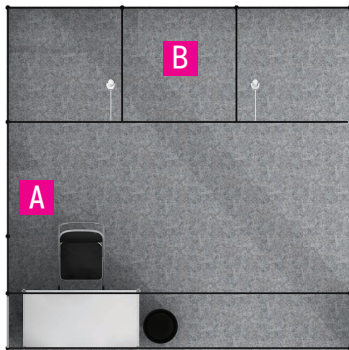

Top fascia : 2,500mm X 1,080mm

Side fascia : 455mm X 3,480mm

Entitlements

Items	Qty
Octanorm system	9m ²
Grey carpeting	9m ²
Spotlights	2ea
220V outlet	1ea
Electricity	1kW
Info counter	1set
Trash bin	1ea

Front

Top

ISO View

Top View

A

B