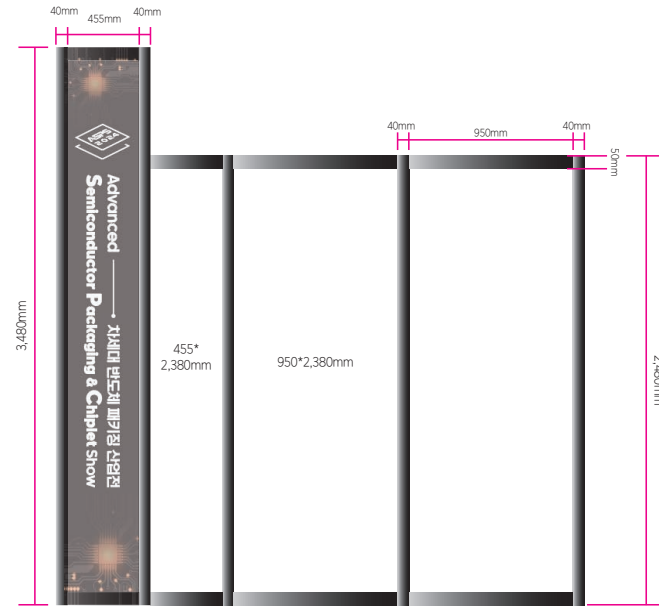

Top fascia : 2,500mm X 1,080mm

Side fascia : 455mm X 3,480mm

Entitlements

Items	Qty
Octanorm system	9m ²
Grey carpeting	9m ²
Spotlights	2ea
220V outlet	1ea
Electricity	1kW
Info counter	1set
Trash bin	1ea

Front

Top

ISO View

Top View

A

B