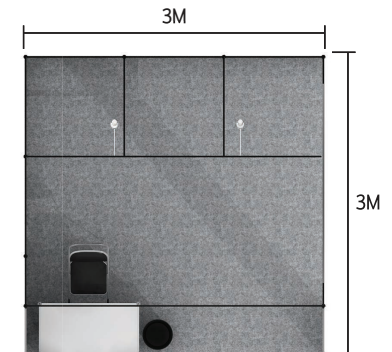

Top fascia : 2,500mm X 1,080mm

Side fascia : 455mm X 3,480mm

Entitlements

Items	Qty
Octanorm system	9m ²
Grey carpeting	9m ²
Spotlights	2ea
220V outlet	1ea
Electricity	1kW
Info counter	1set
Trash bin	1ea

Front

Top

ISO View

Top View

A

B